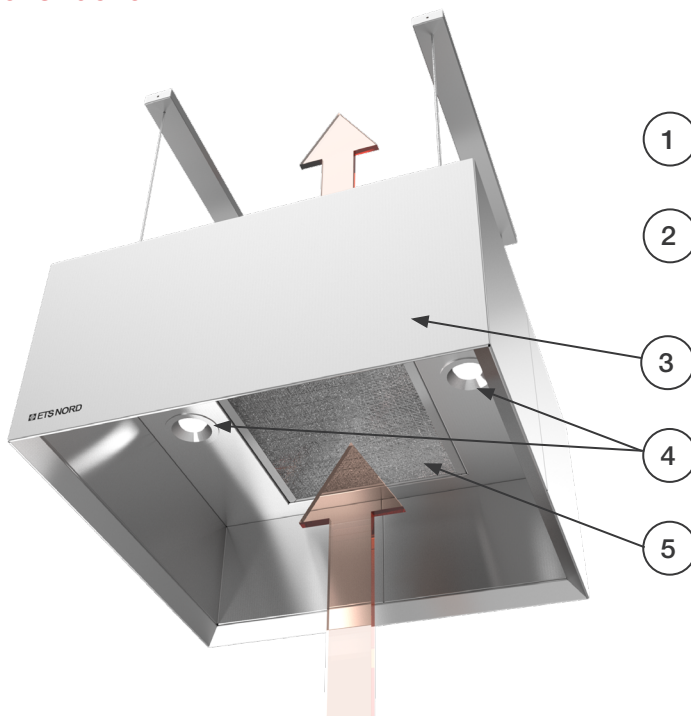

NORDcanopy

HP Compact Canopy for small kitchens

Mesh grease filter for small air volumes

Energy efficient SpotLED luminaires

Extra small dimensions

Easy-to-clean design

Cable suspension system for easy installation

www.nordcooking.com

HP Compact Canopy

HP kitchen canopy ensures a clean, hygienic and comfortable work environment by removing pollutants, excessive heat and grease from your kitchen.

- The canopy is made from stainless steel (AISI 304, surface 2K).
- The side walls of the canopy are a closed structure and air tight.
- Easy-to-clean surfaces.
- Smooth surface transitions for extra hygiene.
- Adjustable hanging system included.
- Effective air extraction in a small package.
- Mesh grease filter for exhaust.

Module dimensions

Dimensions, mm	
L Length	600
B Width	600
H Height	300

Construction

- 1 - Exhaust air connection
- 2 - Suspension points
- 3 - Front panel
- 4 - Lighting
- 5 - Filter

Lighting

All kitchens require functional lighting to ensure that the personnel has a safe and effective work environment. ETS NORD kitchen canopies use next generation energy-efficient recessed LED-spot luminaires which can save as much as 50% more energy compared to older technologies.

Grease removal canopies include light fixtures integrated into their ceilings, protected by an aluminum and glass casing.

SpotLED lighting fixtures

Light colour (designation) - Cool White

Light colour - 4000 K