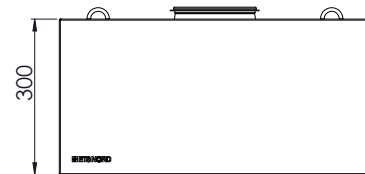

Module dimensions

Dimensions, mm	
L Length	600
B Width	600
H Height	300

Construction

- 1 - Exhaust air connection
- 2 - Suspension points
- 3 - Front panel
- 4 - Lighting
- 5 - Filter

Lighting

All kitchens require functional lighting to ensure that the personnel has a safe and effective work environment. ETS NORD kitchen canopies use next generation energy-efficient recessed LED-spot luminaires which can save as much as 50% more energy compared to older technologies.