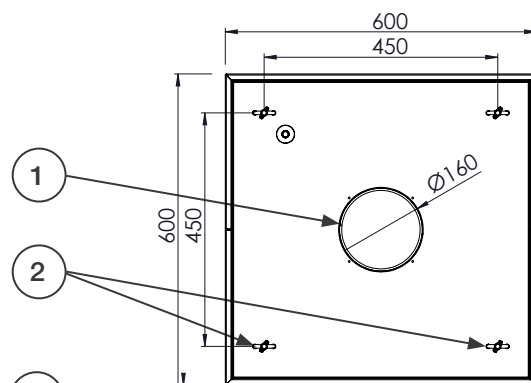

Module dimensions

Dimensions, mm	
L Length	600
B Width	600
H Height	300

Construction

- 1 - Exhaust air connection
- 2 - Suspension points
- 3 - Front panel
- 4 - Lighting
- 5 - Filter

Lighting

All kitchens require functional lighting to ensure that the personnel has a safe and effective work environment. ETS NORD kitchen canopies use next generation energy-efficient recessed LED-spot luminaires which can save as much as 50% more energy compared to older technologies.