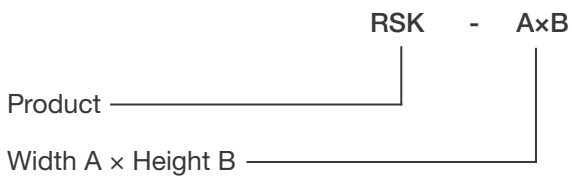

**RSK Mouting Frame**

RSK – fixing frame of an internal grille.  
Used to connect the grille with ventilation piping.

**Product Marking**

Example: RSK 400x100