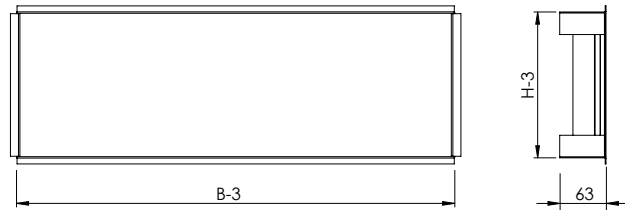

**RSK Mouting Frame**

RSK – fixing frame of an internal grille.  
Used to connect the grille with ventilation piping.

**Product Marking**

Example: RSK 400x100