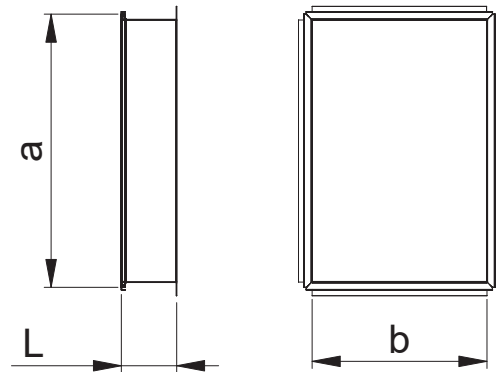

ESS saddle

Straight saddle for a rectangular duct.
Standard length 125 mm.

Product codes

Example: ESS-H 800x400/L=250 Z