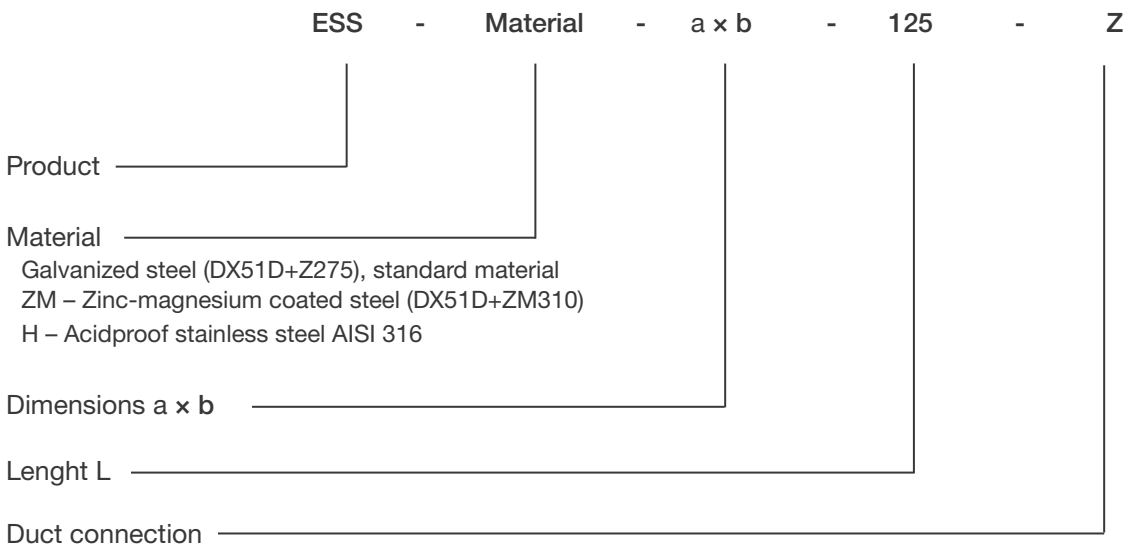

ESS saddle

Straight saddle for a rectangular duct.
Standard length 125 mm.

Product codes

Example: ESS-H 800x400/L=250 Z