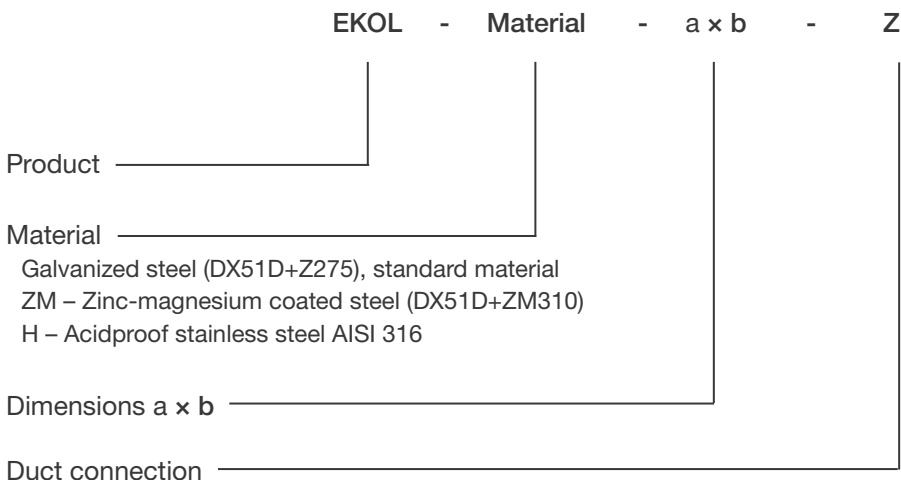

**EKOL End cap**

Ventilation cap with joining profile used at the end of the duct.

**Product codes**

Example: EKOL-ZM 800x400 Z