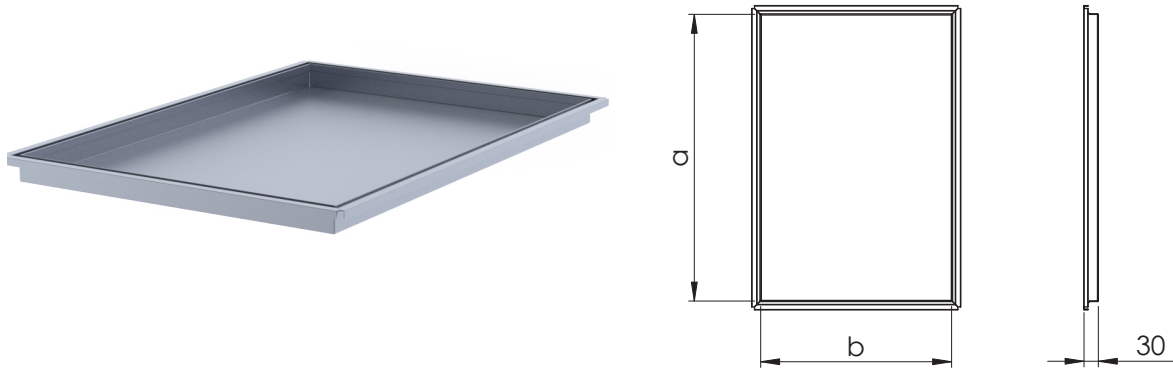

**EKOL End cap**

Ventilation cap with joining profile used at the end of the duct.

**Product codes**

Example: EKOL-ZM 800x400 Z