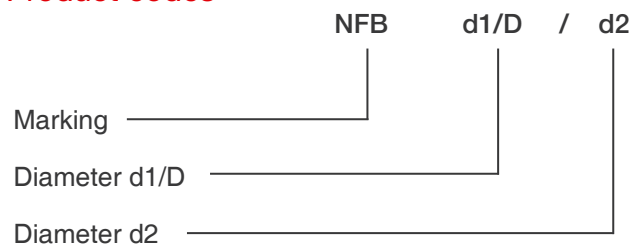

Product codes

Example: **NFB 315/250**
NFBM 250/160