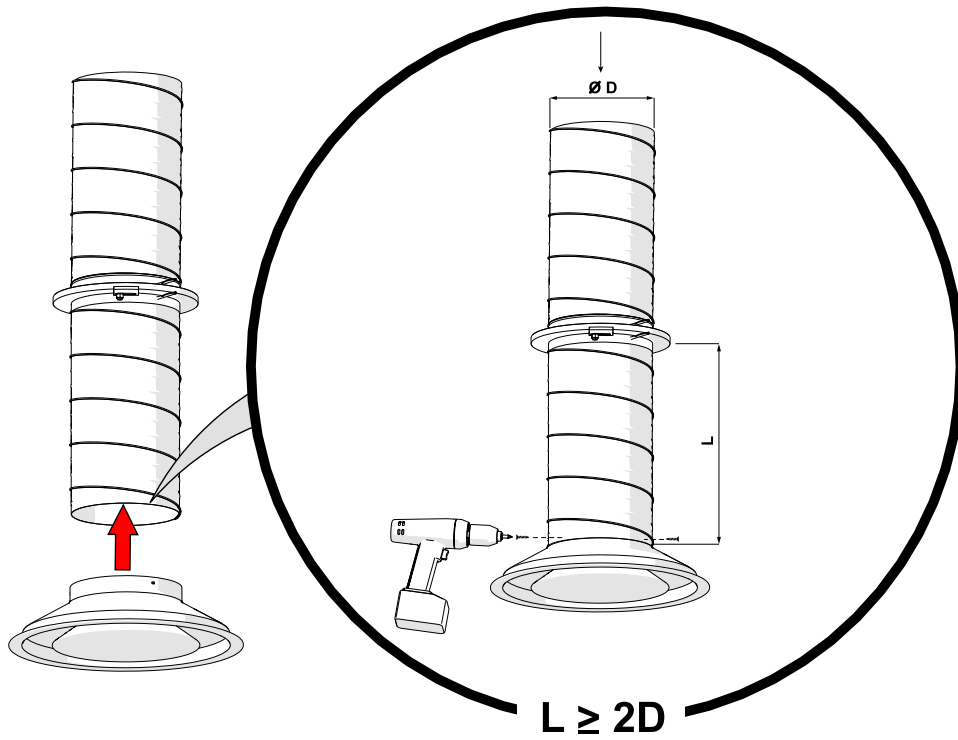

NORDdiffuser

DKC Installation Manual

1. DKC dimensions

Size	Ød	ØE	ØC	h	H	ØD
160	157	280	335	45	105	288
200	198	360	423	48	118	370
250	248	445	517	48	130	461
315	313	560	640	48	146	576
400	398	680	776	65	185	700
500	498	805	917	65	185	825
630	628	943	1045	65	185	963

2. Installation

2.1 Connecting to duct

2.2 Connecting to KRI damper

2.3 Connecting to plenum

3. Adjusting

4. Minimum distances from T-pieces and duct bends

5. Cleaning

ETS NORD AS