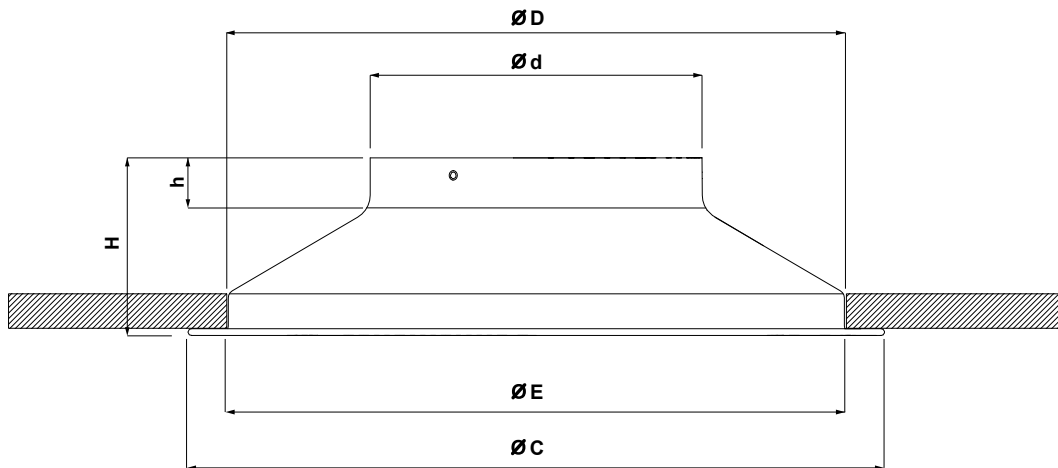

NORDdiffuser

DKC Installation Manual

1. DKC dimensions

Size	Ød	ØE	ØC	h	H	ØD
160	157	280	335	45	105	288
200	198	360	423	48	118	370
250	248	445	517	48	130	461
315	313	560	640	48	146	576
400	398	680	776	65	185	700
500	498	805	917	65	185	825
630	628	943	1045	65	185	963

2. Installation

2.1 Connecting to duct

2.2 Connecting to KRI damper

2.3 Connecting to plenum

3. Adjusting

4. Minimum distances from T-pieces and duct bends

5. Cleaning

ETS NORD AS