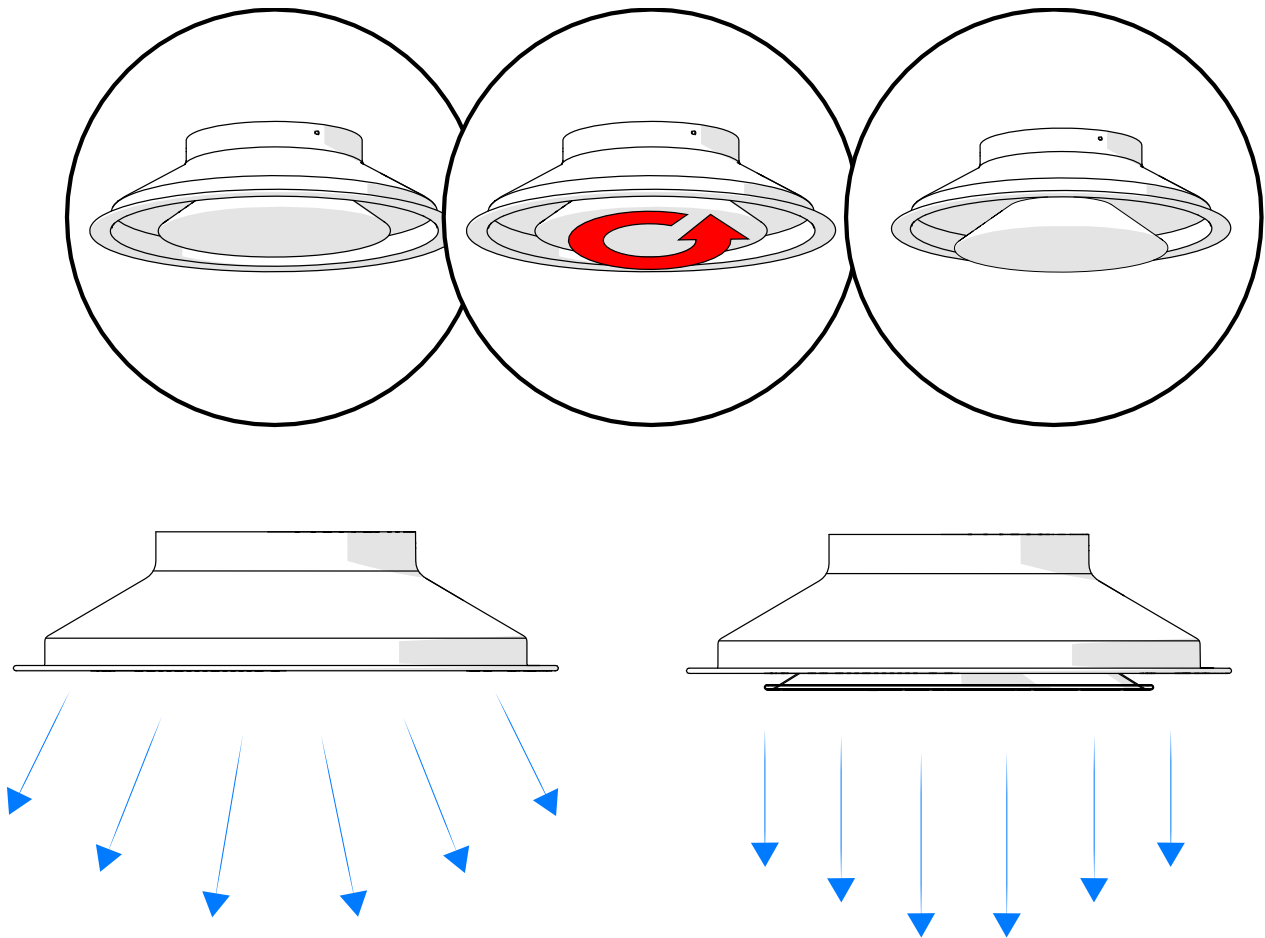

NORDdiffuser

DKC Installation Manual

1. DKC dimensions

Size	Ød	ØE	ØC	h	H	ØD
160	157	280	335	45	105	288
200	198	360	423	48	118	370
250	248	445	517	48	130	461
315	313	560	640	48	146	576
400	398	680	776	65	185	700
500	498	805	917	65	185	825
630	628	943	1045	65	185	963

2. Installation

2.1 Connecting to duct

2.2 Connecting to KRI damper

2.3 Connecting to plenum

3. Adjusting

4. Minimum distances from T-pieces and duct bends

5. Cleaning

ETS NORD AS