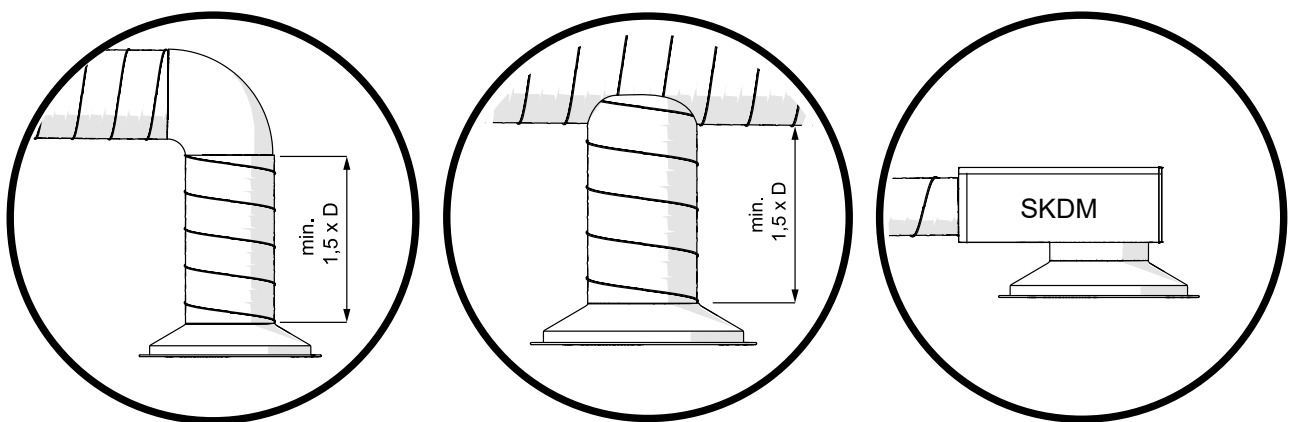

NORDdiffuser

DKC Installation Manual

1. DKC dimensions

Size	Ød	ØE	ØC	h	H	ØD
160	157	280	335	45	105	288
200	198	360	423	48	118	370
250	248	445	517	48	130	461
315	313	560	640	48	146	576
400	398	680	776	65	185	700
500	498	805	917	65	185	825
630	628	943	1045	65	185	963

2. Installation

2.1 Connecting to duct

2.2 Connecting to KRI damper

2.3 Connecting to plenum

3. Adjusting

4. Minimum distances from T-pieces and duct bends

5. Cleaning

ETS NORD AS