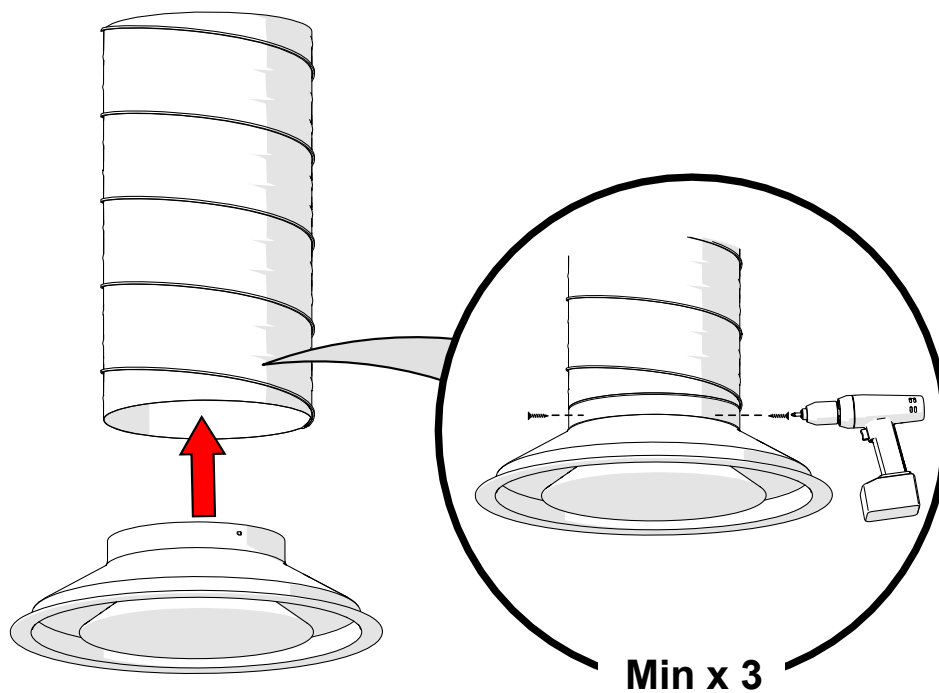

NORDdiffuser

DKC Installation Manual

1. DKC dimensions

Size	Ød	ØE	ØC	h	H	ØD
160	157	280	335	45	105	288
200	198	360	423	48	118	370
250	248	445	517	48	130	461
315	313	560	640	48	146	576
400	398	680	776	65	185	700
500	498	805	917	65	185	825
630	628	943	1045	65	185	963

2. Installation

2.1 Connecting to duct

2.2 Connecting to KRI damper

2.3 Connecting to plenum

3. Adjusting

4. Minimum distances from T-pieces and duct bends

5. Cleaning

ETS NORD AS