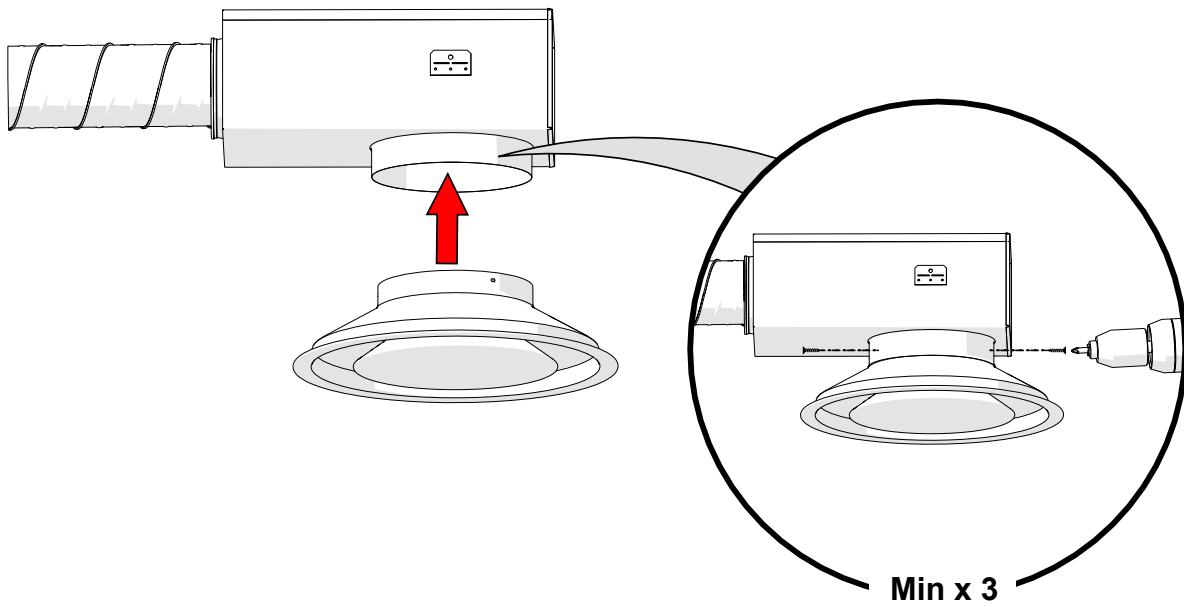

NORDdiffuser

DKC Installation Manual

1. DKC dimensions

Size	Ød	ØE	ØC	h	H	ØD
160	157	280	335	45	105	288
200	198	360	423	48	118	370
250	248	445	517	48	130	461
315	313	560	640	48	146	576
400	398	680	776	65	185	700
500	498	805	917	65	185	825
630	628	943	1045	65	185	963

2. Installation

2.1 Connecting to duct

2.2 Connecting to KRI damper

2.3 Connecting to plenum

3. Adjusting

4. Minimum distances from T-pieces and duct bends

5. Cleaning

ETS NORD AS