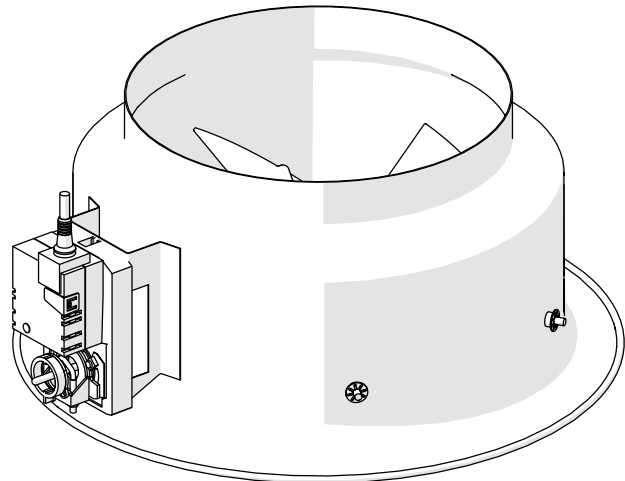

2. Installation

2.1 Connecting to duct

2.2 Connecting to KRI damper

2.3 Connecting to plenum

3. Minimum distances from T-pieces and duct bends

4. Adjusting the blades

4.1 Manual adjustment

The adjustment of the blades inclination should be carried out using both hands simultaneously as shown in the picture

Don't touch the middle part!

Cooling mode

Heating mode

4.2 Adjustment with actuator

5. Electrical installation

Wire colours:

- 1 = black
- 2 = red
- 3 = white
- 5 = orange

Wiring diagrams: