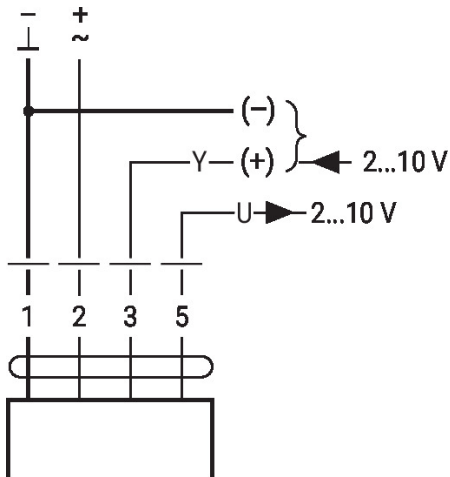

Wiring diagrams:

AC/DC 24V, modulating

Supply from isolating transformer.
Parallel connection of other actuators possible.
Observe the performance data.