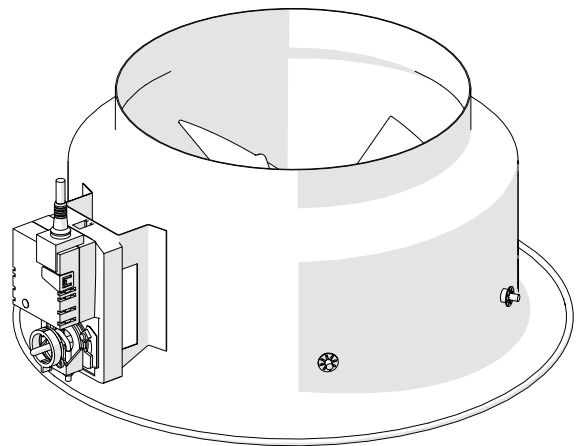

Don't touch the middle part!

Cooling mode

Heating mode

4.2 Adjustment with actuator

5. Electrical installation

Wire colours:

- 1 = black
- 2 = red
- 3 = white
- 5 = orange

Wiring diagrams: