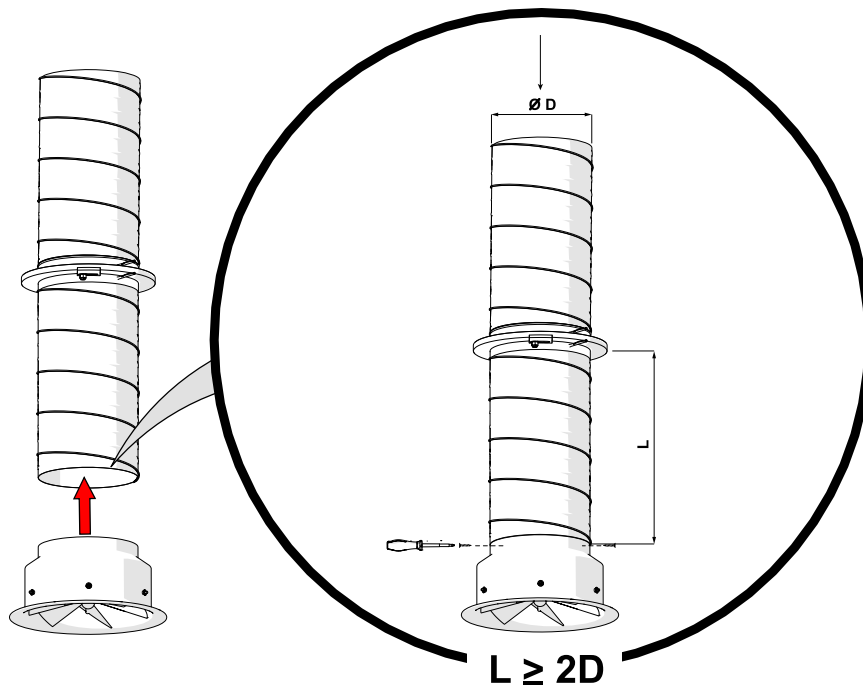

NORDdiffuser

DPL/DPLS/DPLT installation manual

1. DPL/DPLS/DPLT dimensions

Nominal size Ød	D	E	F	G	R	H	K
250	248	298	400	40	30	205	55
315	313	398	500	40	30	230	65
400	398	465	615	65	60	270	65
500	498	565	780	60	80	320	85
630	628	665	935	80	100	390	125

2. Installation

2.1 Connecting to duct

2.2 Connecting to KRI damper

2.3 Connecting to plenum

3. Minimum distances from T-pieces and duct bends

4. Adjusting the blades

4.1 Manual adjustment

The adjustment of the blades inclination should be carried out using both hands simultaneously as shown in the picture