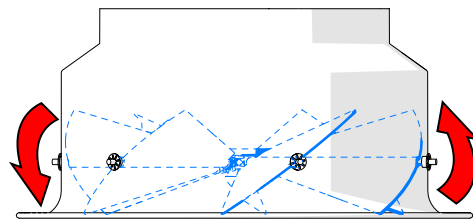

2. Installation

2.1 Connecting to duct

2.2 Connecting to KRI damper

2.3 Connecting to plenum

3. Minimum distances from T-pieces and duct bends

4. Adjusting the blades

4.1 Manual adjustment

The adjustment of the blades inclination should be carried out using both hands simultaneously as shown in the picture

Don't touch the middle part!

Cooling mode

Heating mode

4.2 Adjustment with actuator

5. Electrical installation

Wire colours:

- 1 = black
- 2 = red
- 3 = white
- 5 = orange

Wiring diagrams: