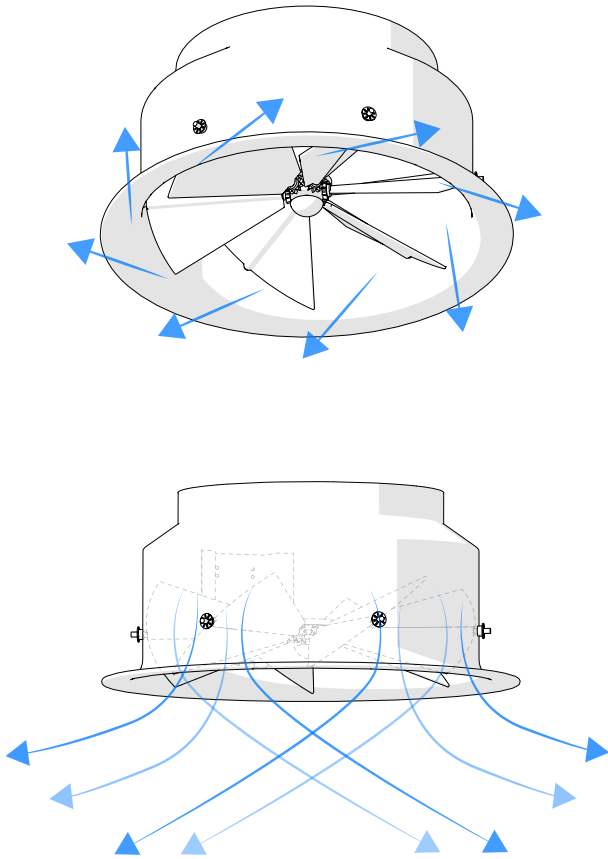

NORDdiffuser

DPL/DPLS/DPLT installation manual

1. DPL/DPLS/DPLT dimensions

Nominal size Ød	D	E	F	G	R	H	K
250	248	298	400	40	30	205	55
315	313	398	500	40	30	230	65
400	398	465	615	65	60	270	65
500	498	565	780	60	80	320	85
630	628	665	935	80	100	390	125

2. Installation

2.1 Connecting to duct

2.2 Connecting to KRI damper

2.3 Connecting to plenum

3. Minimum distances from T-pieces and duct bends

4. Adjusting the blades

4.1 Manual adjustment

The adjustment of the blades inclination should be carried out using both hands simultaneously as shown in the picture

Don't touch the middle part!

Cooling mode

Heating mode

4.2 Adjustment with actuator

5. Electrical installation

Wire colours:

- 1 = black
- 2 = red
- 3 = white
- 5 = orange

Wiring diagrams: