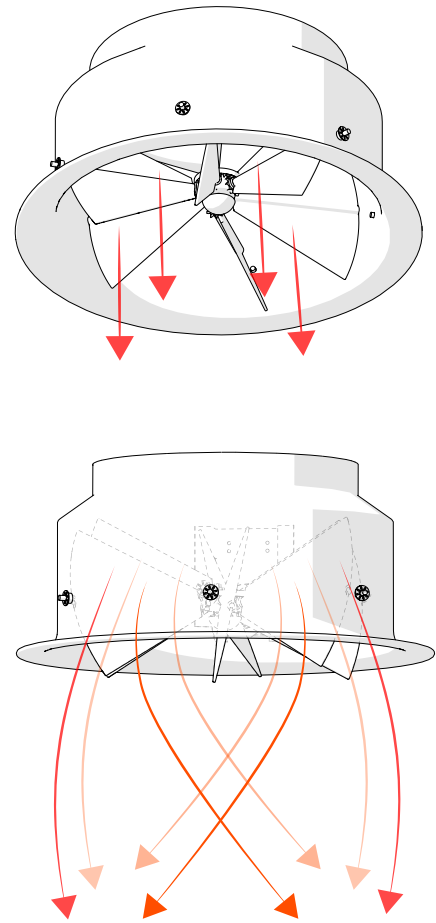

NORDdiffuser

DPL/DPLS/DPLT installation manual

1. DPL/DPLS/DPLT dimensions

Nominal size Ød	D	E	F	G	R	H	K
250	248	298	400	40	30	205	55
315	313	398	500	40	30	230	65
400	398	465	615	65	60	270	65
500	498	565	780	60	80	320	85
630	628	665	935	80	100	390	125

2. Installation

2.1 Connecting to duct

2.2 Connecting to KRI damper

2.3 Connecting to plenum

3. Minimum distances from T-pieces and duct bends

4. Adjusting the blades

4.1 Manual adjustment

The adjustment of the blades inclination should be carried out using both hands simultaneously as shown in the picture

Don't touch the middle part!

Cooling mode

Heating mode

4.2 Adjustment with actuator

5. Electrical installation

Wire colours:

- 1 = black
- 2 = red
- 3 = white
- 5 = orange

Wiring diagrams: