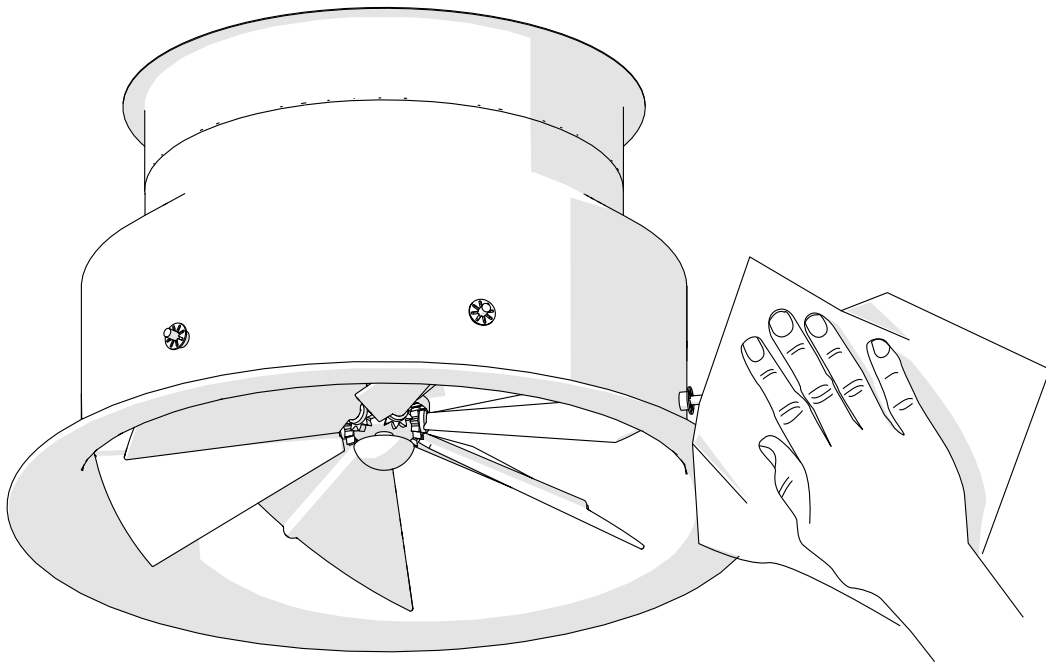

6. Cleaning