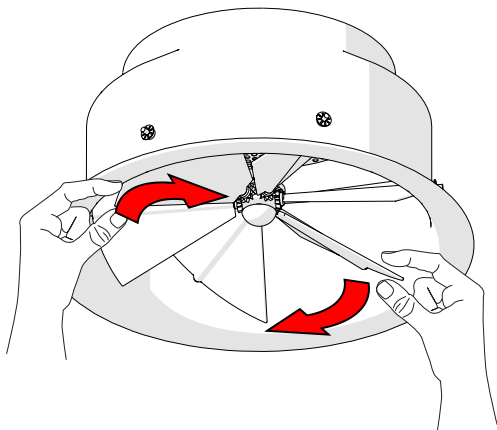

2. Installation

2.1 Connecting to duct

2.2 Connecting to KRI damper

2.3 Connecting to plenum

3. Minimum distances from T-pieces and duct bends

4. Adjusting the blades

4.1 Manual adjustment

The adjustment of the blades inclination should be carried out using both hands simultaneously as shown in the picture

Don't touch the middle part!

Cooling mode

Heating mode

4.2 Adjustment with actuator

5. Electrical installation

Wire colours:

- 1 = black
- 2 = red
- 3 = white
- 5 = orange

Wiring diagrams: