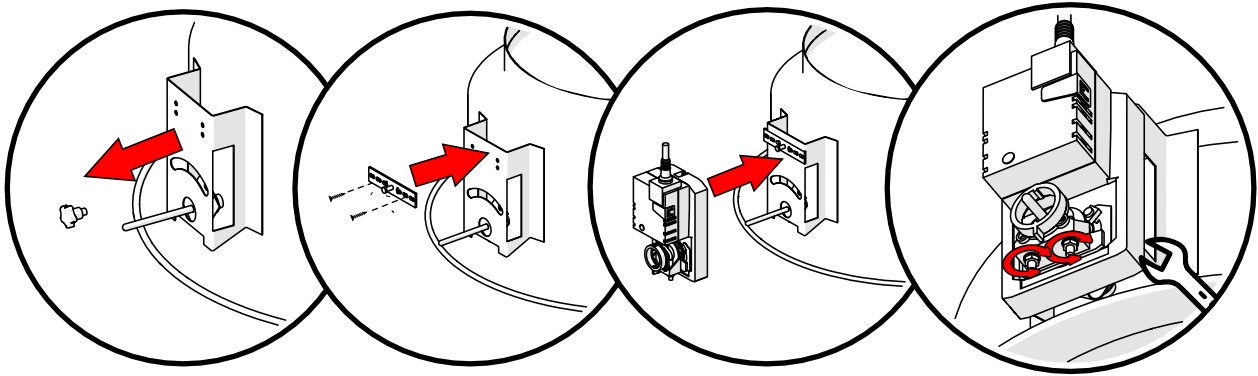

2. Installation

2.1 Connecting to duct

2.2 Connecting to KRI damper

2.3 Connecting to plenum

3. Minimum distances from T-pieces and duct bends

4. Adjusting the blades

4.1 Manual adjustment

The adjustment of the blades inclination should be carried out using both hands simultaneously as shown in the picture

Don't touch the middle part!

Cooling mode

Heating mode

4.2 Adjustment with actuator

5. Electrical installation

Wire colours:

- 1 = black
- 2 = red
- 3 = white
- 5 = orange

Wiring diagrams: