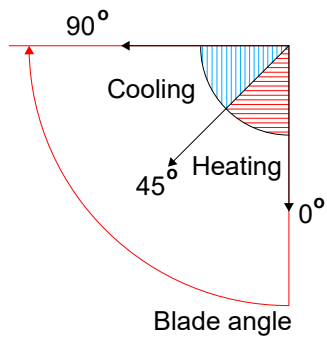

3. Minimum distances from T-pieces and duct bends

4. Adjusting the blades

4.1 Manual adjustment

The adjustment of the blades inclination should be carried out using both hands simultaneously as shown in the picture

Don't touch the middle part!