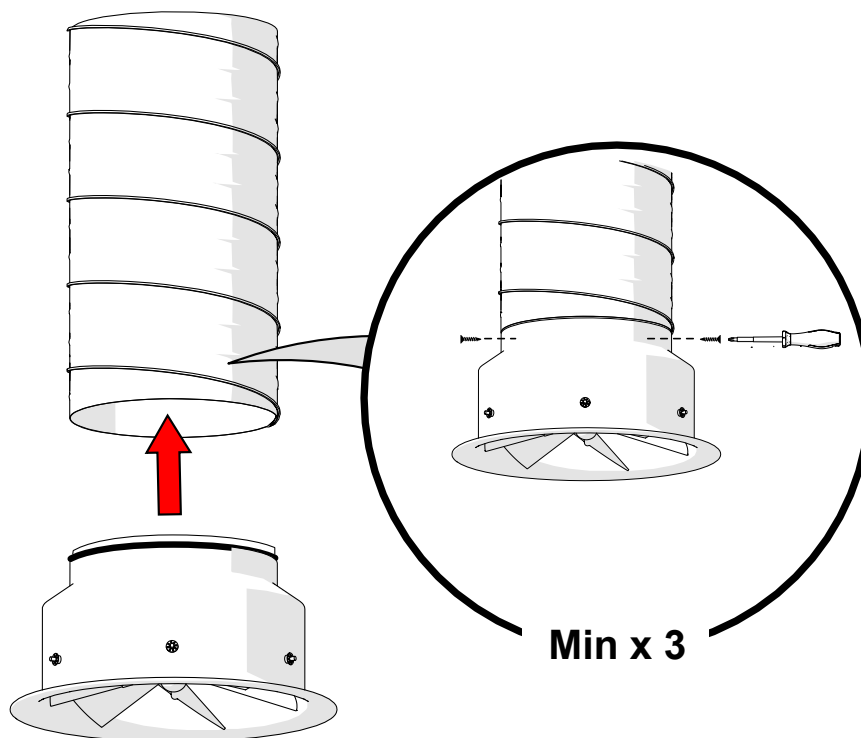

NORDdiffuser

DPL/DPLS/DPLT installation manual

1. DPL/DPLS/DPLT dimensions

Nominal size Ød	D	E	F	G	R	H	K
250	248	298	400	40	30	205	55
315	313	398	500	40	30	230	65
400	398	465	615	65	60	270	65
500	498	565	780	60	80	320	85
630	628	665	935	80	100	390	125

2. Installation

2.1 Connecting to duct

2.2 Connecting to KRI damper

2.3 Connecting to plenum

3. Minimum distances from T-pieces and duct bends

4. Adjusting the blades

4.1 Manual adjustment

The adjustment of the blades inclination should be carried out using both hands simultaneously as shown in the picture