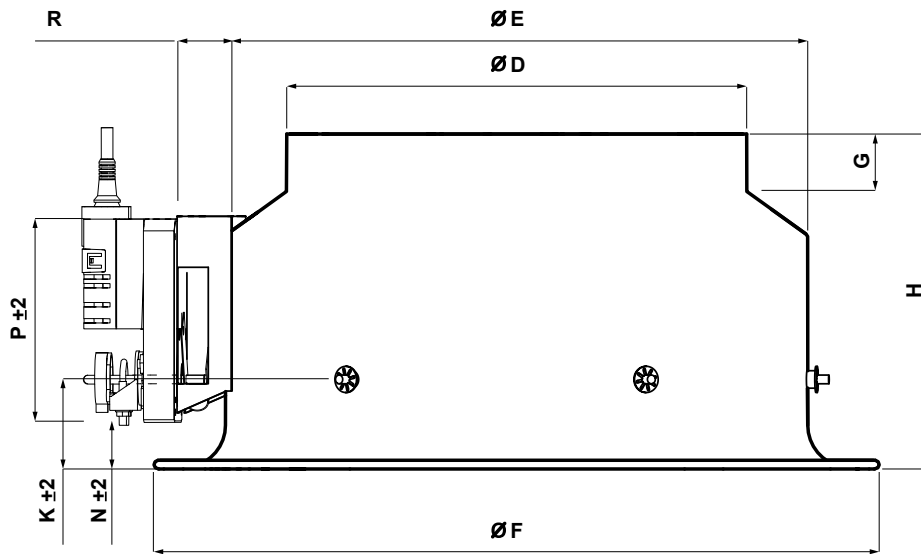

NORDdiffuser

DPL/DPLS/DPLT installation manual

1. DPL/DPLS/DPLT dimensions

Nominal size Ød	D	E	F	G	R	H	K
250	248	298	400	40	30	205	55
315	313	398	500	40	30	230	65
400	398	465	615	65	60	270	65
500	498	565	780	60	80	320	85
630	628	665	935	80	100	390	125

2. Installation

2.1 Connecting to duct

2.2 Connecting to KRI damper

2.3 Connecting to plenum

3. Minimum distances from T-pieces and duct bends

4. Adjusting the blades

4.1 Manual adjustment

The adjustment of the blades inclination should be carried out using both hands simultaneously as shown in the picture

Don't touch the middle part!

Cooling mode

Heating mode

4.2 Adjustment with actuator

5. Electrical installation

Wire colours:

- 1 = black
- 2 = red
- 3 = white
- 5 = orange

Wiring diagrams: