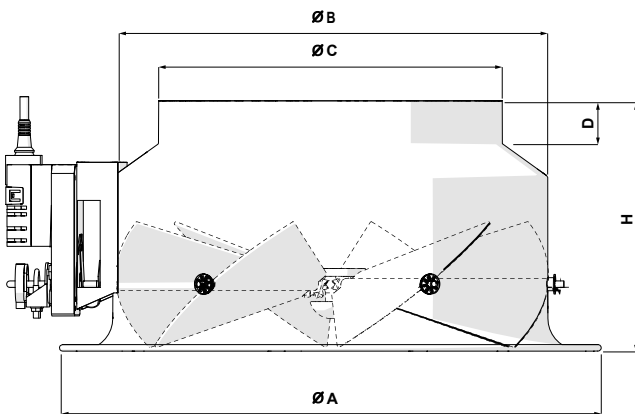

2. Installation

2.1 Connecting to duct

2.2 Connecting to KRI damper

2.3 Connecting to plenum

3. Minimum distances from T-pieces and duct bends

4. Adjusting the blades

4.1 Manual adjustment

The adjustment of the blades inclination should be carried out using both hands simultaneously as shown in the picture

Don't touch the middle part!

Cooling mode

Heating mode

4.2 Adjustment with actuator

5. Electrical installation

Wire colours:

- 1 = black
- 2 = red
- 3 = white
- 5 = orange

Wiring diagrams: