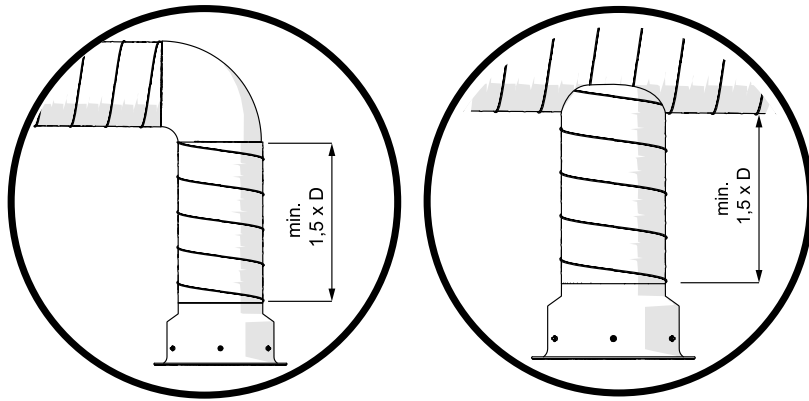

NORDdiffuser

DPL/DPLS/DPLT installation manual

1. DPL/DPLS/DPLT dimensions

Nominal size Ød	D	E	F	G	R	H	K
250	248	298	400	40	30	205	55
315	313	398	500	40	30	230	65
400	398	465	615	65	60	270	65
500	498	565	780	60	80	320	85
630	628	665	935	80	100	390	125

2. Installation

2.1 Connecting to duct

2.2 Connecting to KRI damper

2.3 Connecting to plenum

3. Minimum distances from T-pieces and duct bends

4. Adjusting the blades

4.1 Manual adjustment

The adjustment of the blades inclination should be carried out using both hands simultaneously as shown in the picture

Don't touch the middle part!

Cooling mode

Heating mode

4.2 Adjustment with actuator

5. Electrical installation

Wire colours:

- 1 = black
- 2 = red
- 3 = white
- 5 = orange

Wiring diagrams: