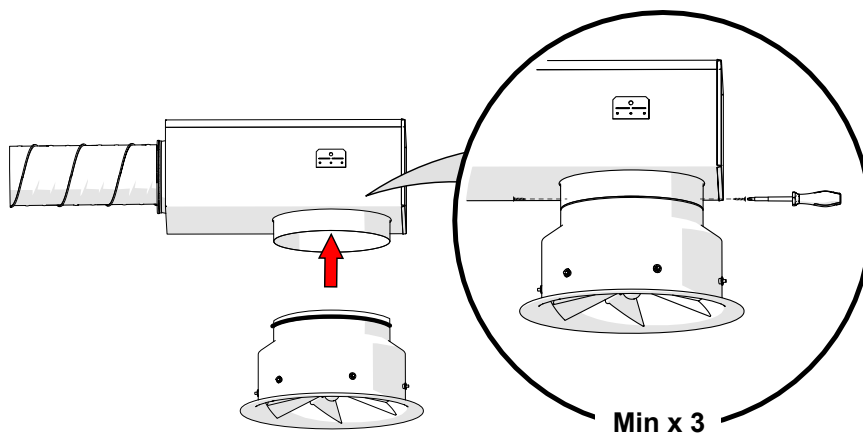

2. Installation

2.1 Connecting to duct

2.2 Connecting to KRI damper

2.3 Connecting to plenum

3. Minimum distances from T-pieces and duct bends

4. Adjusting the blades

4.1 Manual adjustment

The adjustment of the blades inclination should be carried out using both hands simultaneously as shown in the picture

Don't touch the middle part!

Cooling mode

Heating mode

4.2 Adjustment with actuator

5. Electrical installation

Wire colours:

- 1 = black
- 2 = red
- 3 = white
- 5 = orange

Wiring diagrams: