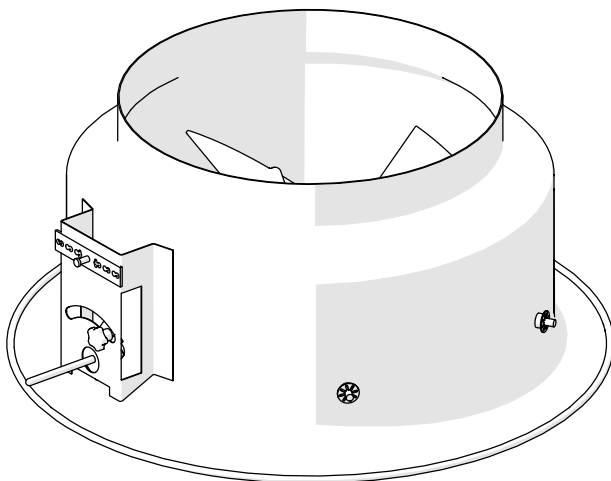

2. Installation

2.1 Connecting to duct

2.2 Connecting to KRI damper

2.3 Connecting to plenum

3. Minimum distances from T-pieces and duct bends

4. Adjusting the blades

4.1 Manual adjustment

The adjustment of the blades inclination should be carried out using both hands simultaneously as shown in the picture

Don't touch the middle part!

Cooling mode

Heating mode

4.2 Adjustment with actuator

5. Electrical installation

Wire colours:

- 1 = black
- 2 = red
- 3 = white
- 5 = orange

Wiring diagrams: