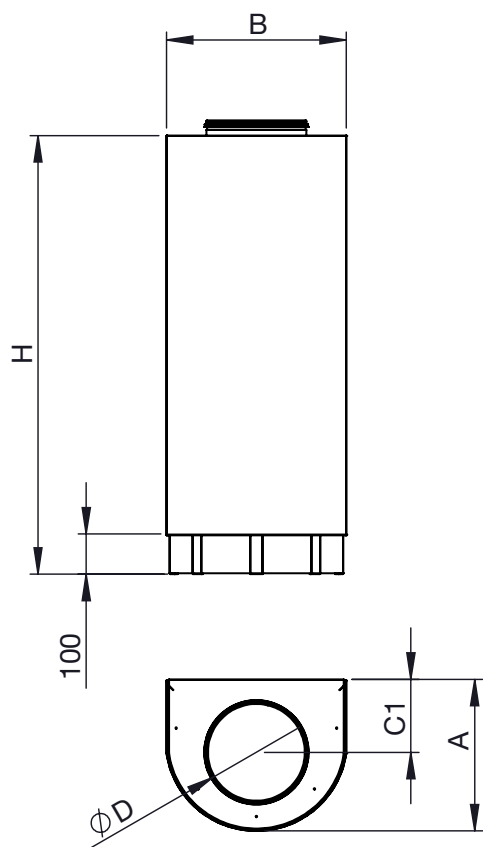

# NORDdiffuser

LDW Displacement diffuser

Installation, user and maintenance manual

**Table of contents**

Dimensions	2
1. Installation against a wall	3
1.1 Installation setup with NRF/NRP 50 silencer and KRI damper	4
2. Measuring airflow	4
3. Maintenance	5

**Dimensions**

Nominal size	∅D (mm)	A (mm)	B (mm)	H (mm)	C1 (mm)
LDW 125/160	125/160	288	358	693	137
LDW 200/250	200/250	378	448	1093	182
LDW 315/400	315/400	548	598	1593	272

1. Installation against a wall