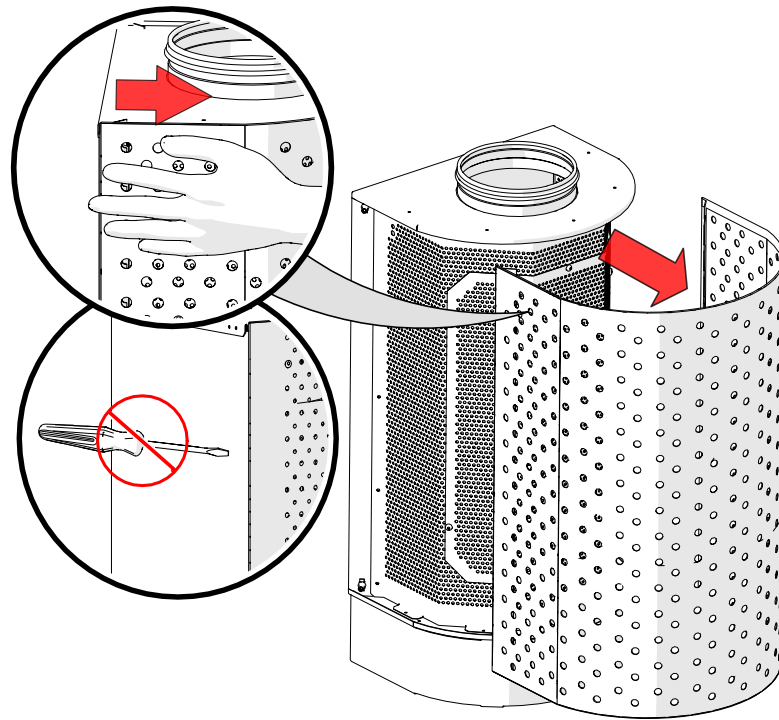

3. Maintenance