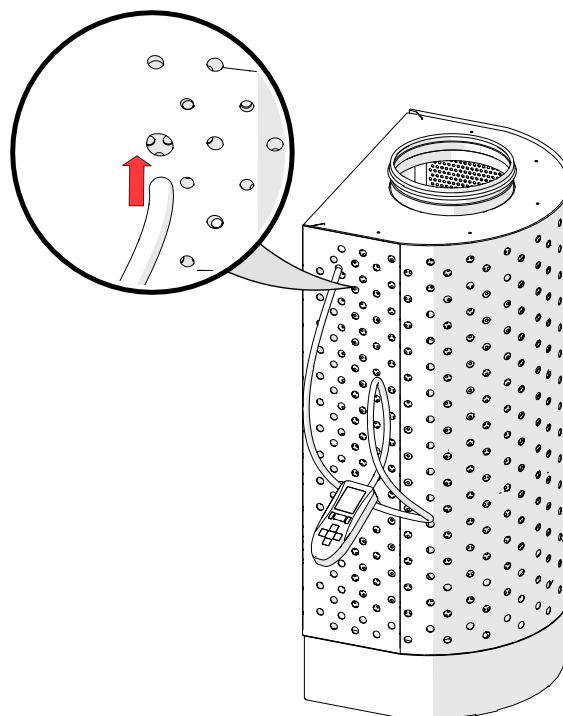

2. Measuring airflow