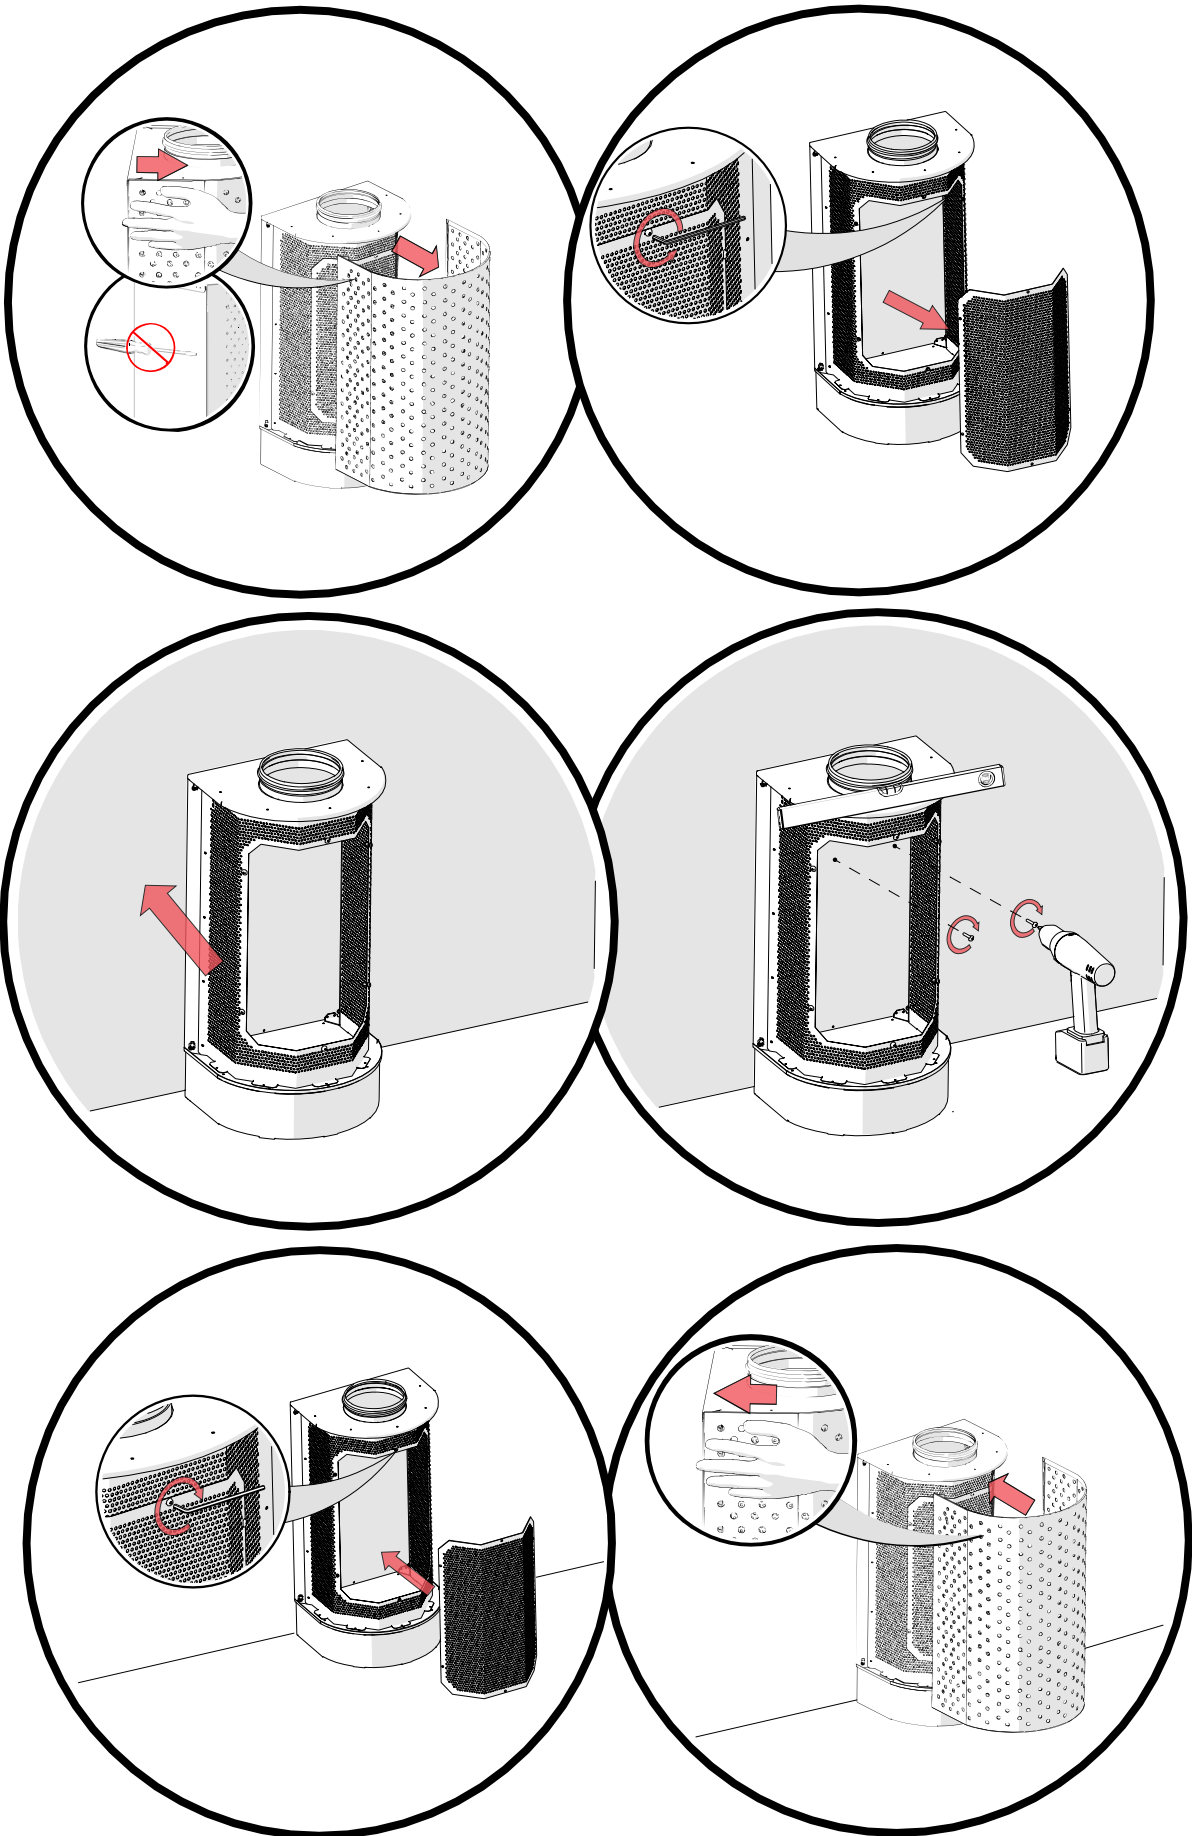

# NORDdiffuser

LDW Displacement diffuser

Installation, user and maintenance manual

**Table of contents**

Dimensions	2
1. Installation against a wall	3
1.1 Installation setup with NRF/NRP 50 silencer and KRI damper	4
2. Measuring airflow	4
3. Maintenance	5

**Dimensions**

Nominal size	∅D (mm)	A (mm)	B (mm)	H (mm)	C1 (mm)
LDW 125/160	125/160	288	358	693	137
LDW 200/250	200/250	378	448	1093	182
LDW 315/400	315/400	548	598	1593	272

1. Installation against a wall