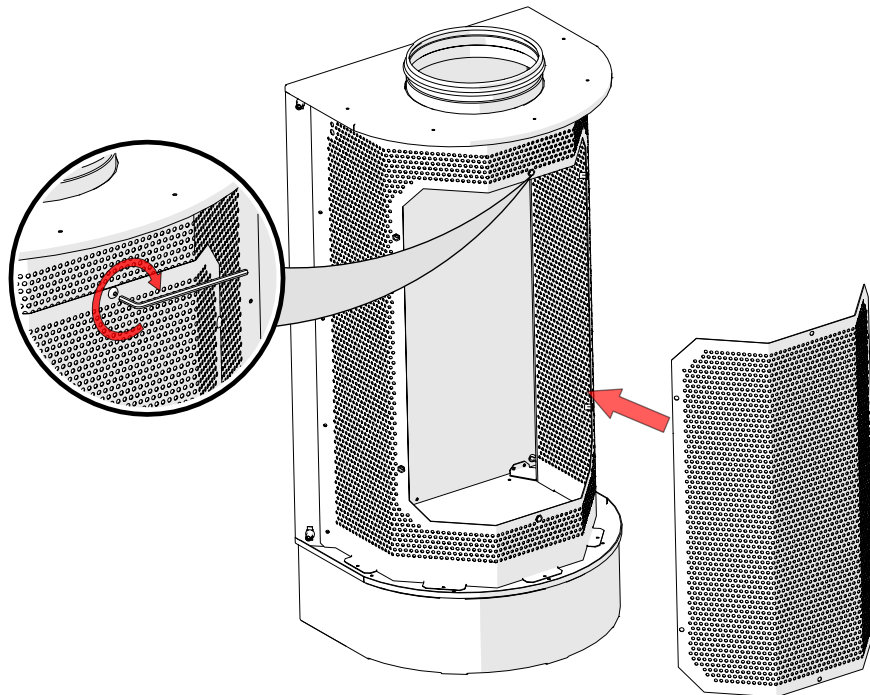

**Dimensions**

Nominal size	∅D (mm)	A (mm)	B (mm)	H (mm)	C1 (mm)
LDW 125/160	125/160	288	358	693	137
LDW 200/250	200/250	378	448	1093	182
LDW 315/400	315/400	548	598	1593	272

1. Installation against a wall

1.1 Installation setup with NRF/NRP 50 silencer and KRI damper

2. Measuring airflow

3. Maintenance