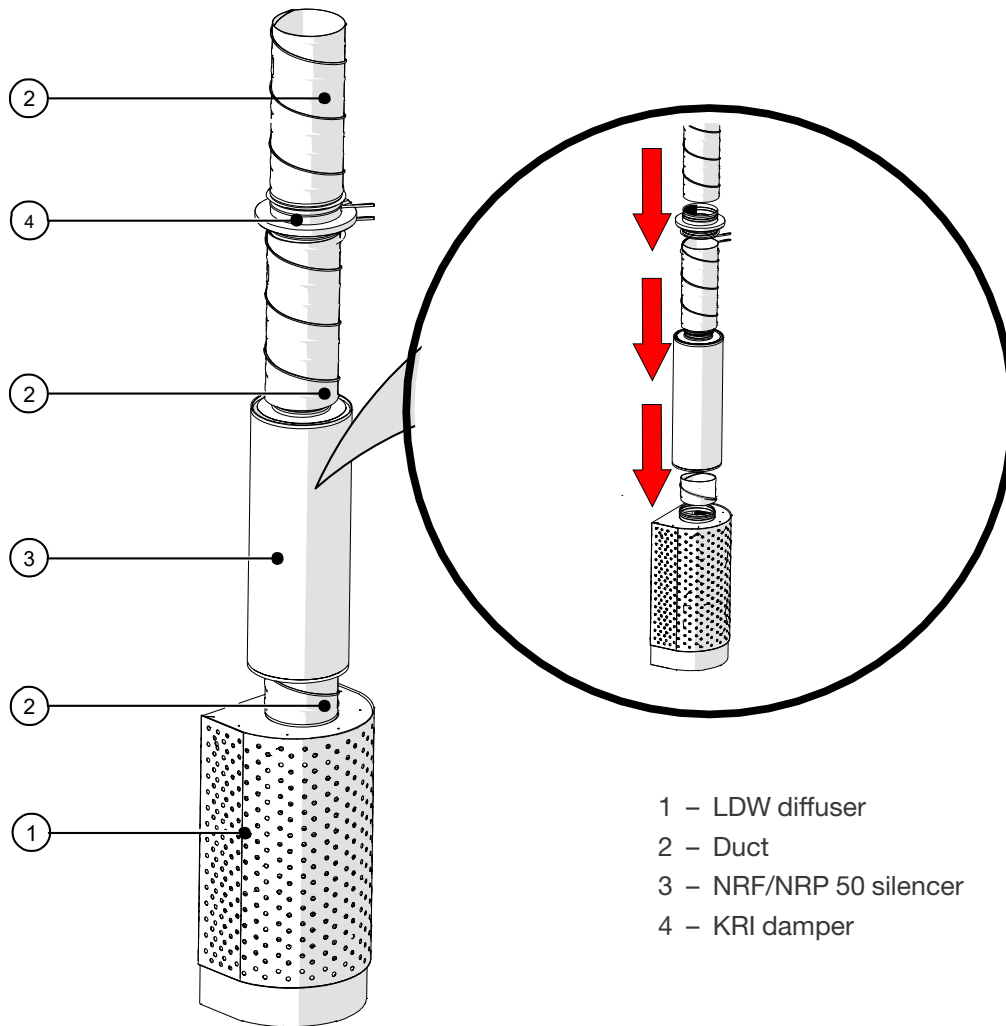

# NORDdiffuser

LDW Displacement diffuser

Installation, user and maintenance manual

**Table of contents**

Dimensions	2
1. Installation against a wall	3
1.1 Installation setup with NRF/NRP 50 silencer and KRI damper	4
2. Measuring airflow	4
3. Maintenance	5

**Dimensions**

Nominal size	∅D (mm)	A (mm)	B (mm)	H (mm)	C1 (mm)
LDW 125/160	125/160	288	358	693	137
LDW 200/250	200/250	378	448	1093	182
LDW 315/400	315/400	548	598	1593	272

1. Installation against a wall

1.1 Installation setup with NRF/NRP 50 silencer and KRI damper

2. Measuring airflow

3. Maintenance