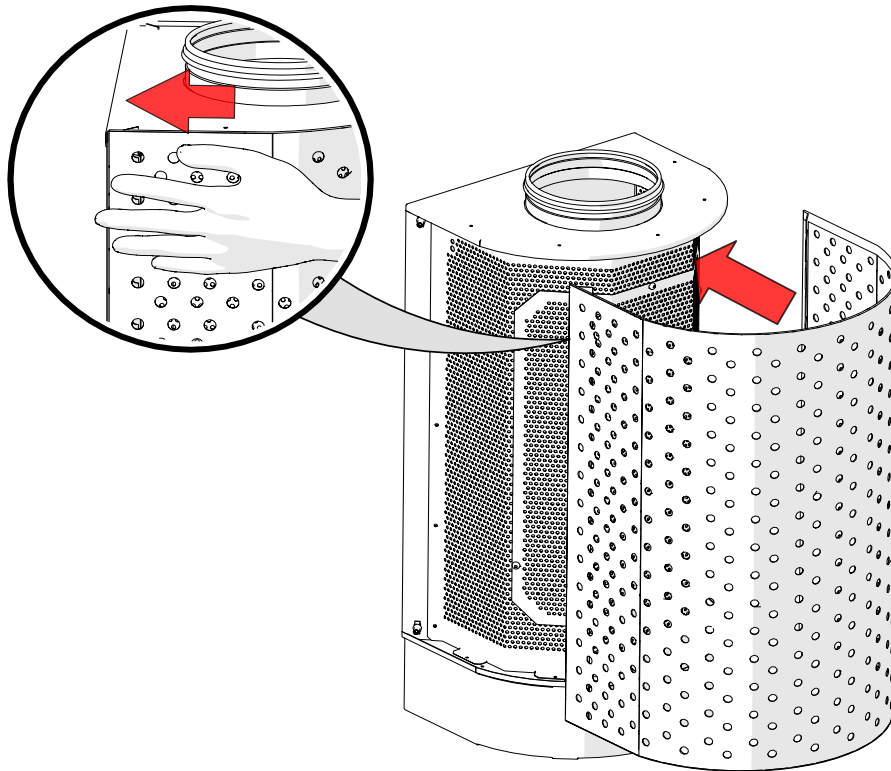

**Dimensions**

Nominal size	∅D (mm)	A (mm)	B (mm)	H (mm)	C1 (mm)
LDW 125/160	125/160	288	358	693	137
LDW 200/250	200/250	378	448	1093	182
LDW 315/400	315/400	548	598	1593	272

1. Installation against a wall

1.1 Installation setup with NRF/NRP 50 silencer and KRI damper

2. Measuring airflow

3. Maintenance