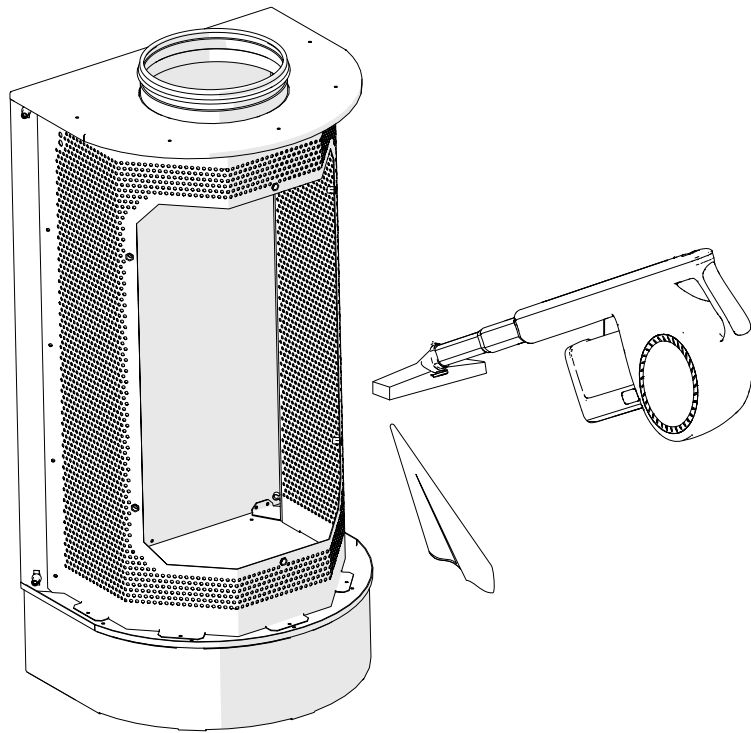

**Dimensions**

Nominal size	∅D (mm)	A (mm)	B (mm)	H (mm)	C1 (mm)
LDW 125/160	125/160	288	358	693	137
LDW 200/250	200/250	378	448	1093	182
LDW 315/400	315/400	548	598	1593	272

1. Installation against a wall

1.1 Installation setup with NRF/NRP 50 silencer and KRI damper

2. Measuring airflow

3. Maintenance