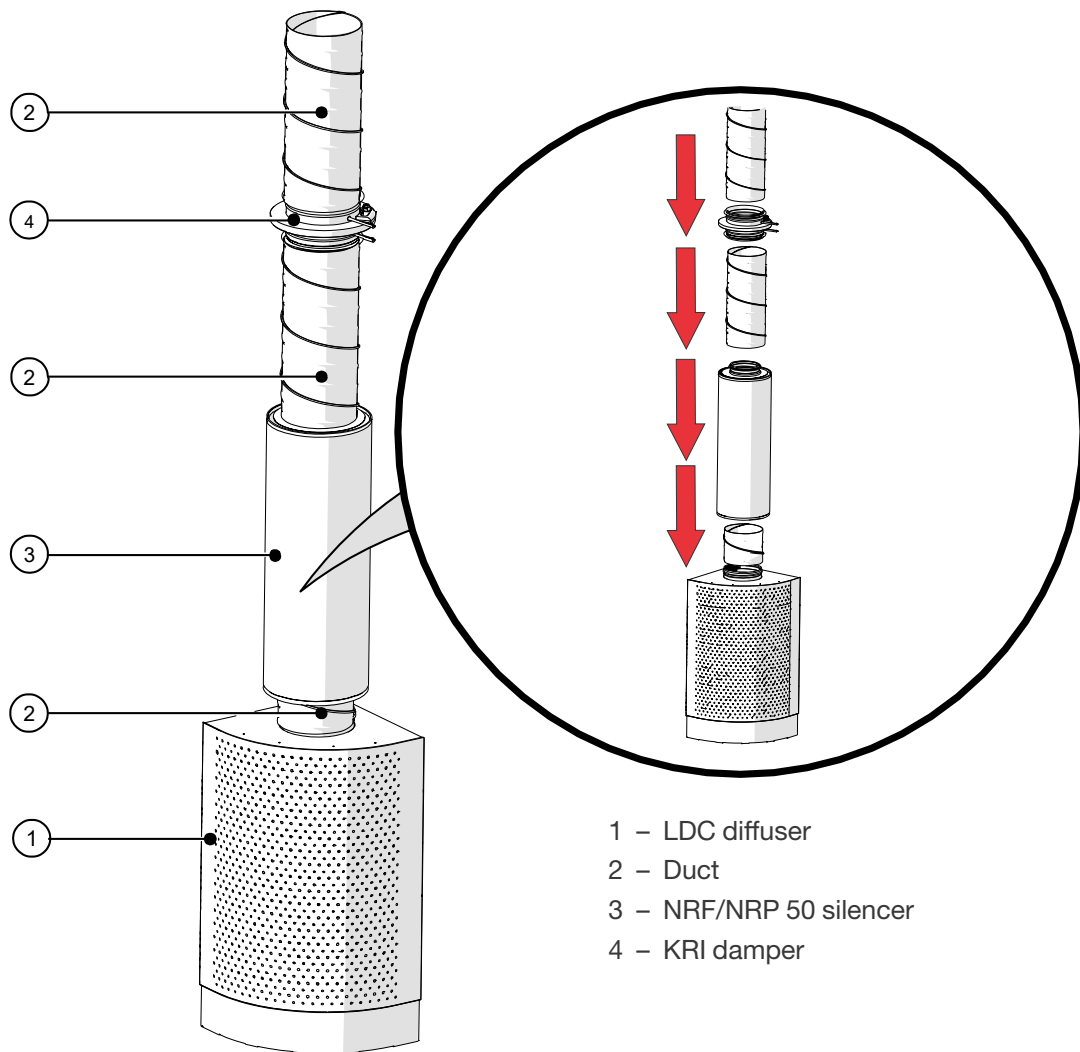

NORDdiffuser

LDC Displacement diffuser

Installation, user and maintenance manual

Table of contents

Dimensions	2
1. Installation in a corner	3
1.1 Installation setup with NRF/NRP 50 silencer and KRI damper	4
2. Measuring airflow	4
3. Maintenance	5

Dimensions

Nominal size	ØD (mm)	A (mm)	B (mm)	H (mm)	C1 (mm)
LDC 125/160	125/160	343	480	693	142
LDC 200/250	200/250	453	635	1093	187
LDC 315/400	315/400	628	883	1593	270

1. Installation in a corner

1.1 Installation setup with NRF/NRP 50 silencer and KRI damper