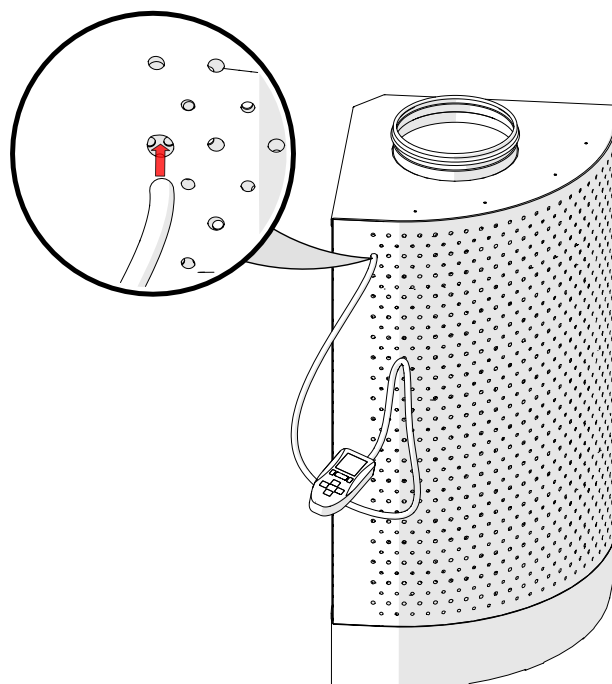

2. Measuring airflow