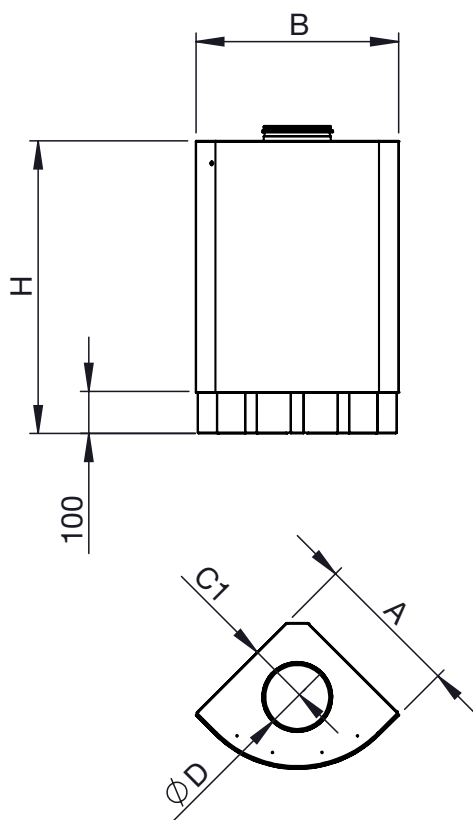

NORDdiffuser

LDC Displacement diffuser

Installation, user and maintenance manual

Table of contents

Dimensions	2
1. Installation in a corner	3
1.1 Installation setup with NRF/NRP 50 silencer and KRI damper	4
2. Measuring airflow	4
3. Maintenance	5

Dimensions

Nominal size	ØD (mm)	A (mm)	B (mm)	H (mm)	C1 (mm)
LDC 125/160	125/160	343	480	693	142
LDC 200/250	200/250	453	635	1093	187
LDC 315/400	315/400	628	883	1593	270

1. Installation in a corner

1.1 Installation setup with NRF/NRP 50 silencer and KRI damper