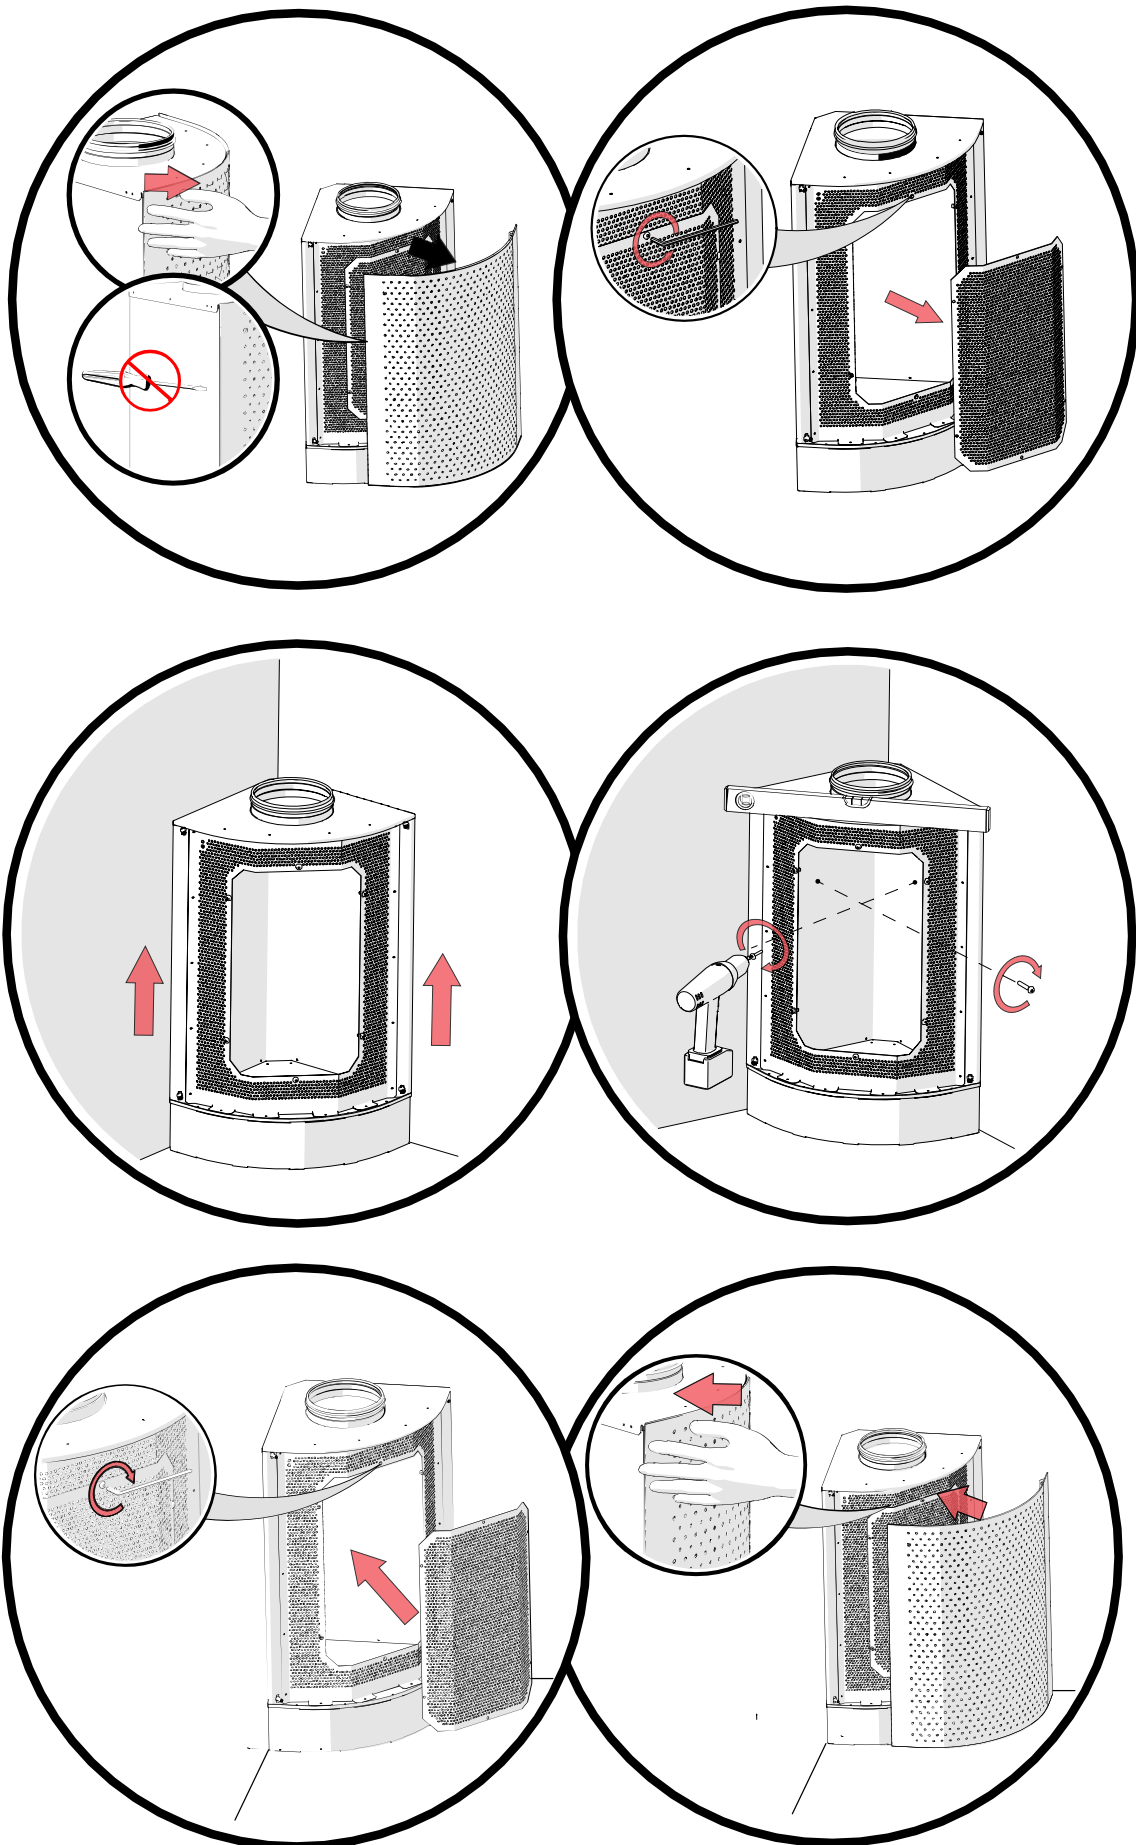

NORDdiffuser

LDC Displacement diffuser

Installation, user and maintenance manual

Table of contents

Dimensions	2
1. Installation in a corner	3
1.1 Installation setup with NRF/NRP 50 silencer and KRI damper	4
2. Measuring airflow	4
3. Maintenance	5

Dimensions

Nominal size	ØD (mm)	A (mm)	B (mm)	H (mm)	C1 (mm)
LDC 125/160	125/160	343	480	693	142
LDC 200/250	200/250	453	635	1093	187
LDC 315/400	315/400	628	883	1593	270

1. Installation in a corner

1.1 Installation setup with NRF/NRP 50 silencer and KRI damper