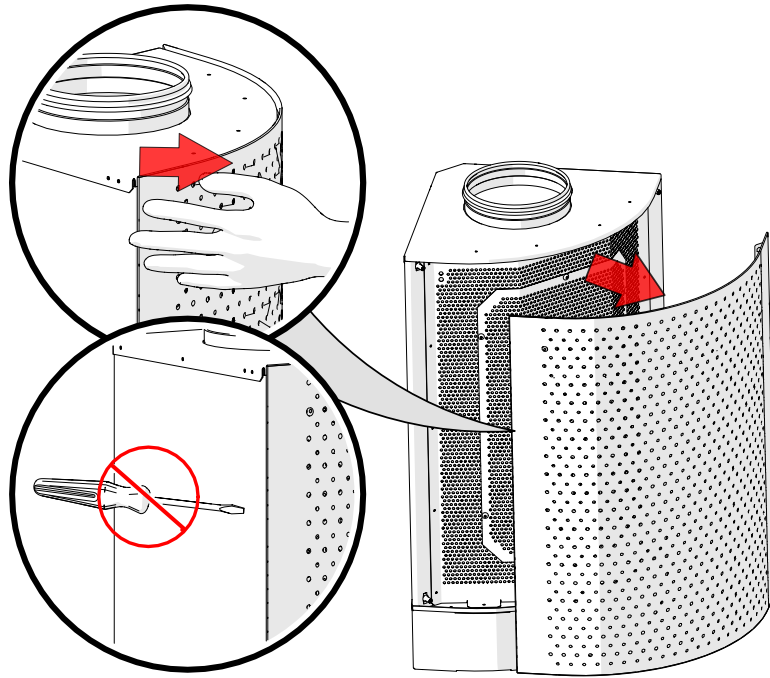

3. Maintenance