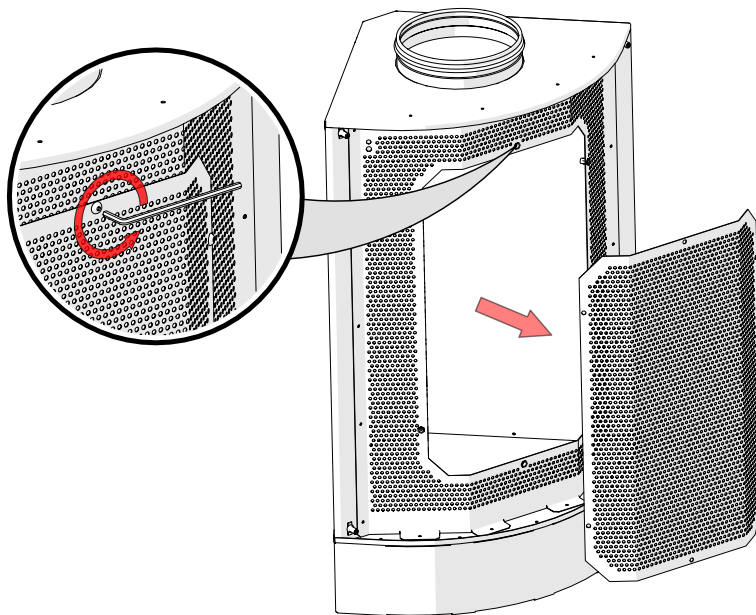

3. Maintenance