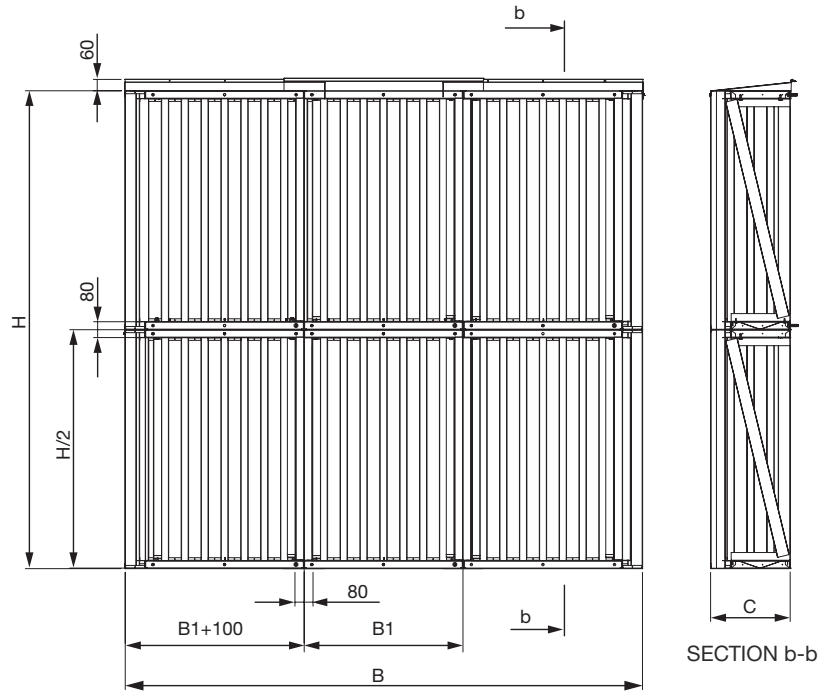

RVR Installation components

Included in delivery:

A

B

Not included if
depth C=200 mm

C

D

E

Not included when RVR snow
shield is from one module.

RVR Installation

1

RVR Installation

2

3

4

RVR Modularity

5

RVR Modularity

6

7

8

E

M8x100 bolts not included when RVR snow shield is from one module.

RVR Modularity